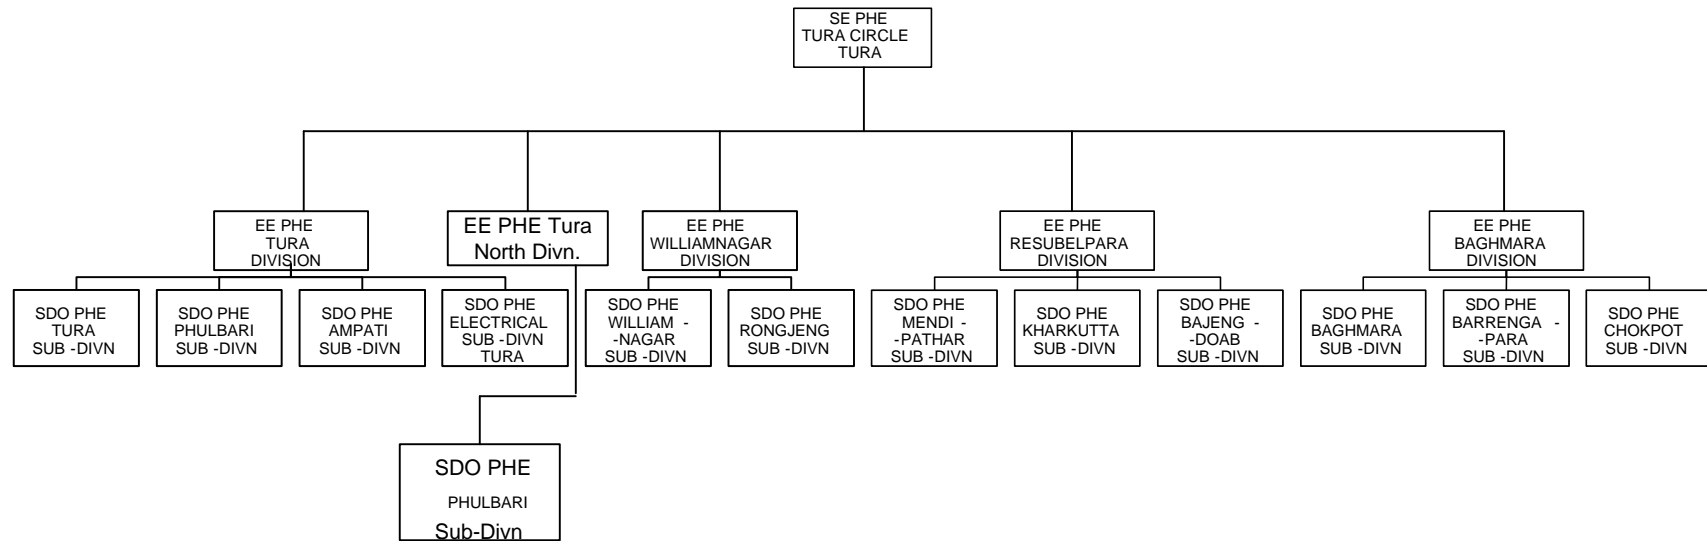

ORGANIZATION CHART for PHE Department, MEGHALAYA

SUB-DIVISIONS UNDER SHILLONG GREATER WATER SUPPLY CIRCLE

SDOs POSTS DIVISION - WISE UNDER RURAL CIRCLE, SHILLONG

SDOs POSTS DIVISION - WISE UNDER TURA CIRCLE, TURA

SDOs POSTS DIVISION -WISE UNDER ELECTRICAL CIRCLE, SHILLONG