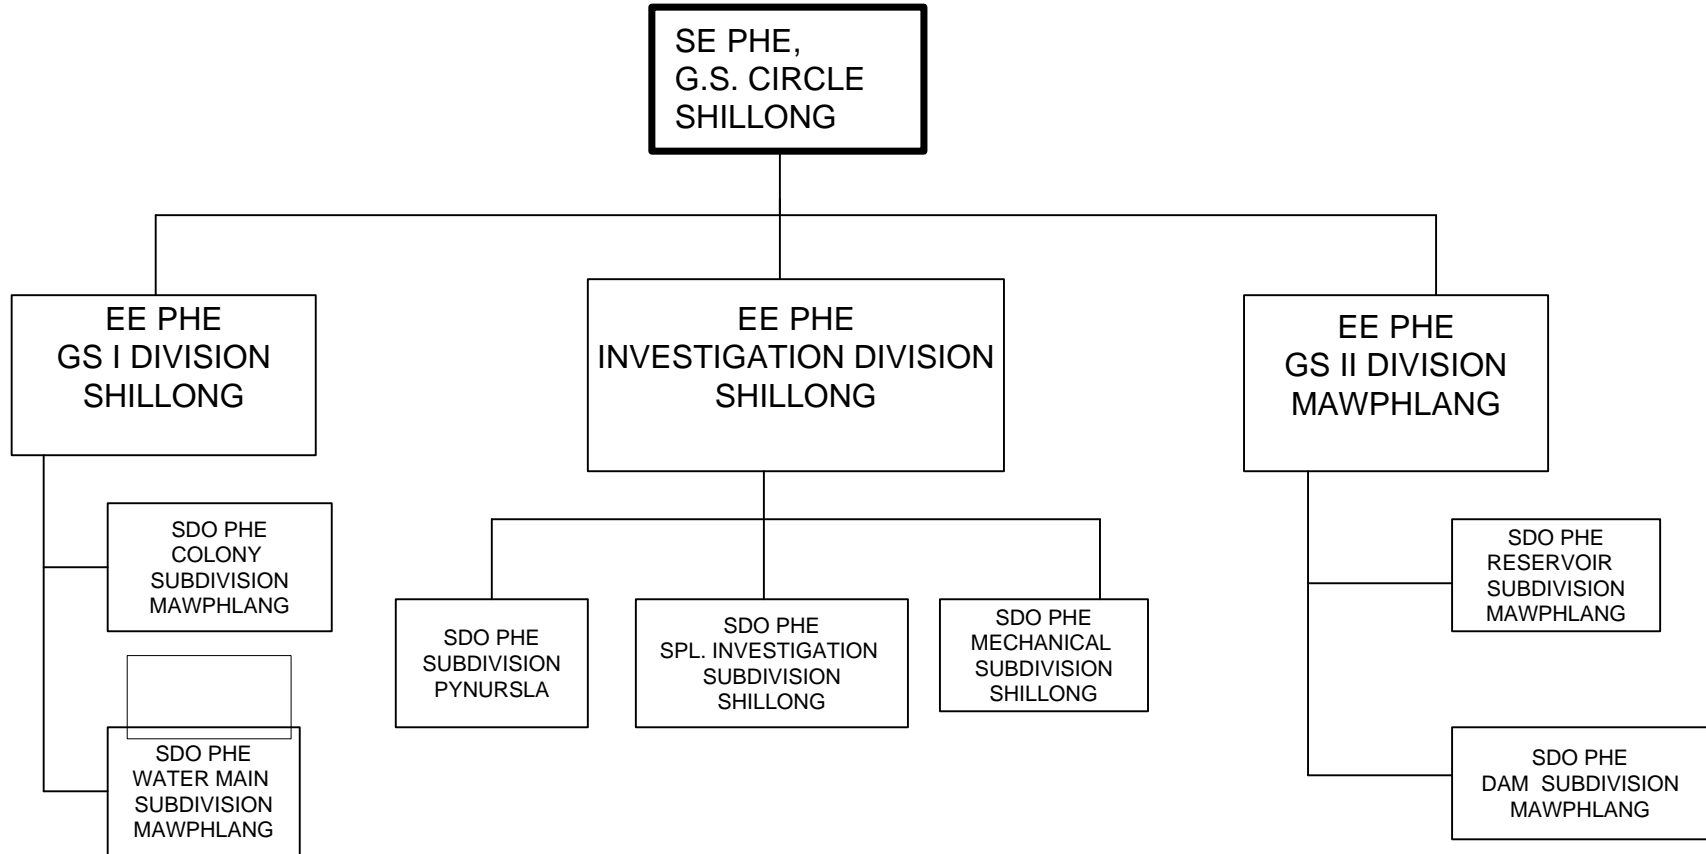

ORGANIZATION CHART for PHE Department, MEGHALAYA

SUB-DIVISIONS UNDER SHILLONG GREATER WATER SUPPLY CIRCLE

SDOs POSTS DIVISION - WISE UNDER RURAL CIRCLE, SHILLONG

SDOs POSTS DIVISION - WISE UNDER TURA CIRCLE, TURA

SDOs POSTS DIVISION -WISE UNDER ELECTRICAL CIRCLE, SHILLONG