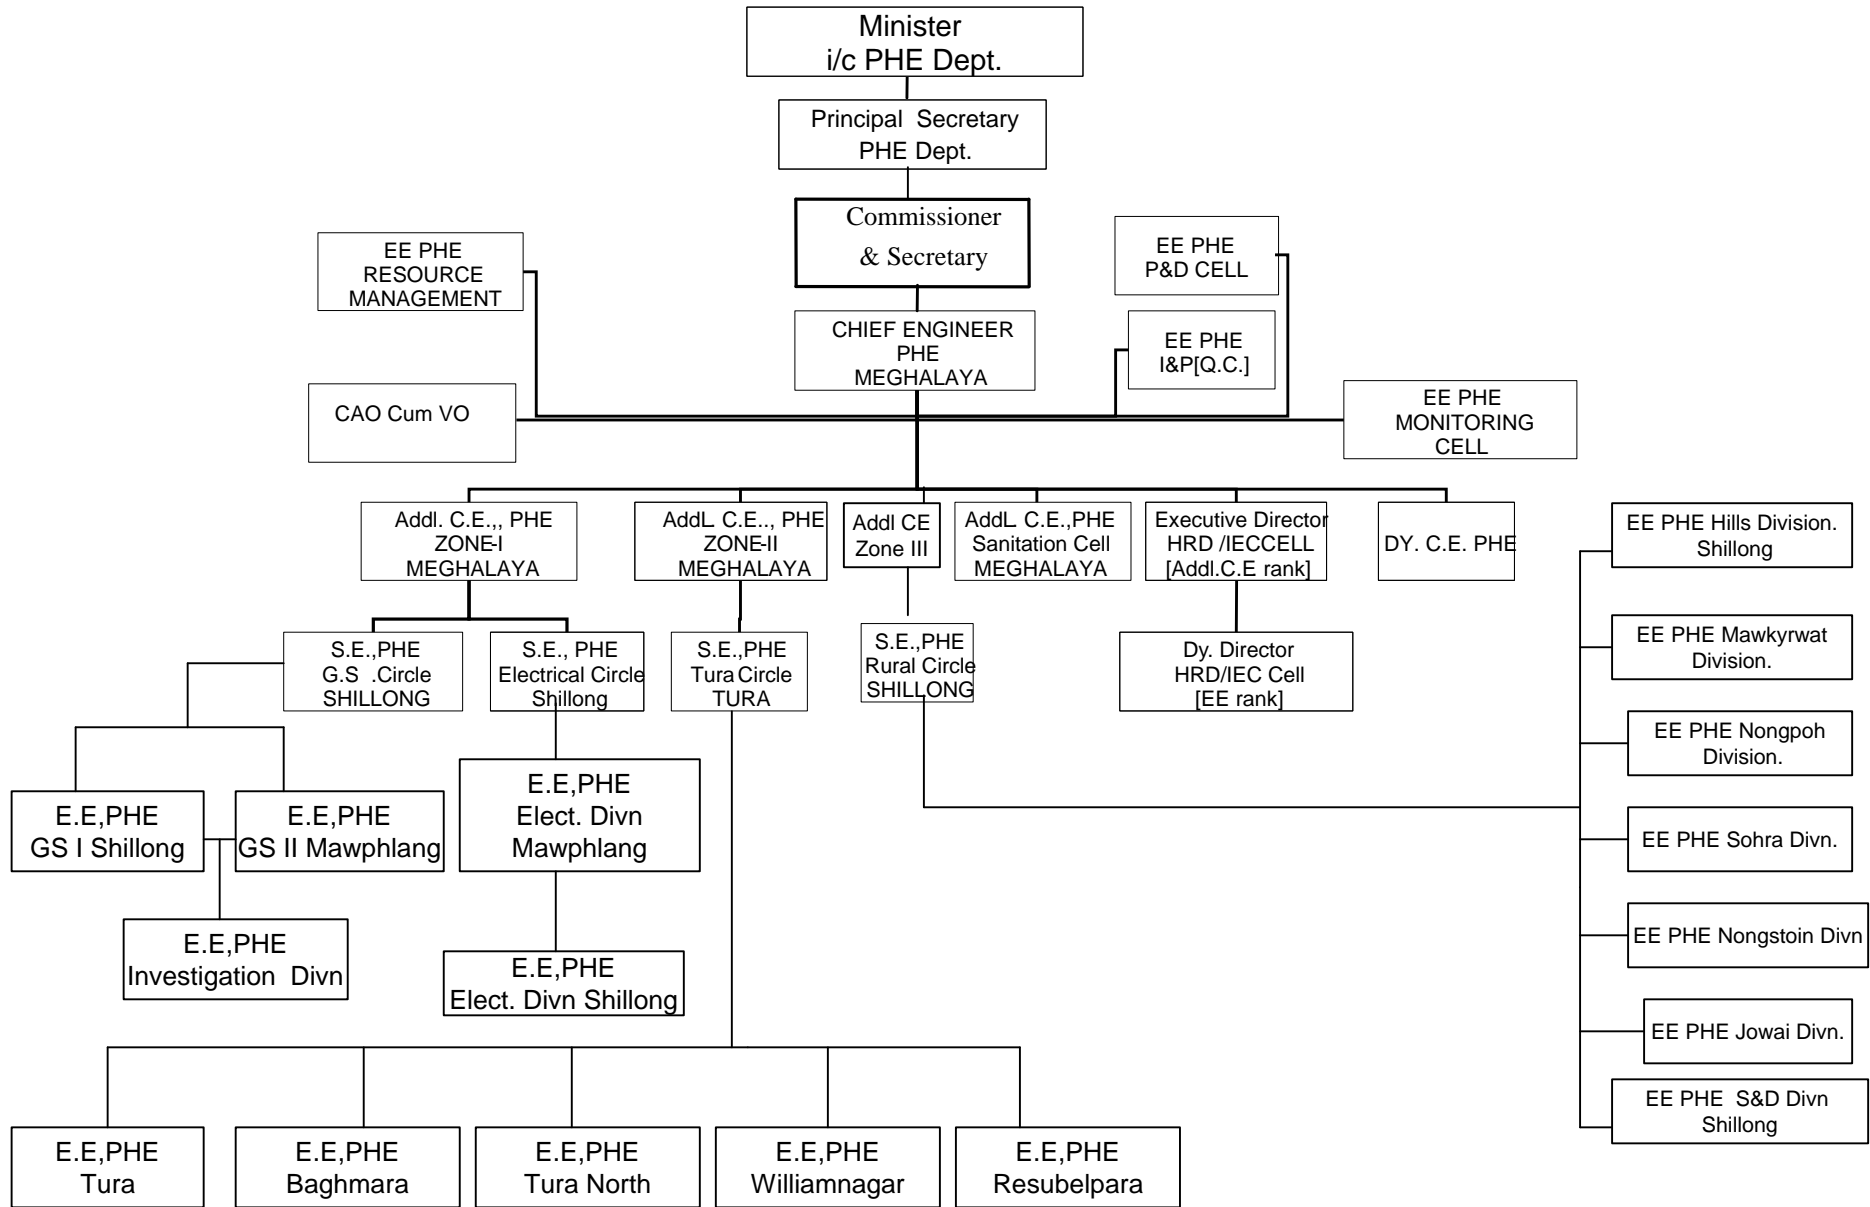

ORGANIZATION CHART for PHE Department, MEGHALAYA

SUB-DIVISIONS UNDER SHILLONG GREATER WATER SUPPLY CIRCLE

SDOs POSTS DIVISION - WISE UNDER RURAL CIRCLE, SHILLONG

SDOs POSTS DIVISION - WISE UNDER TURA CIRCLE, TURA

SDOs POSTS DIVISION -WISE UNDER ELECTRICAL CIRCLE, SHILLONG