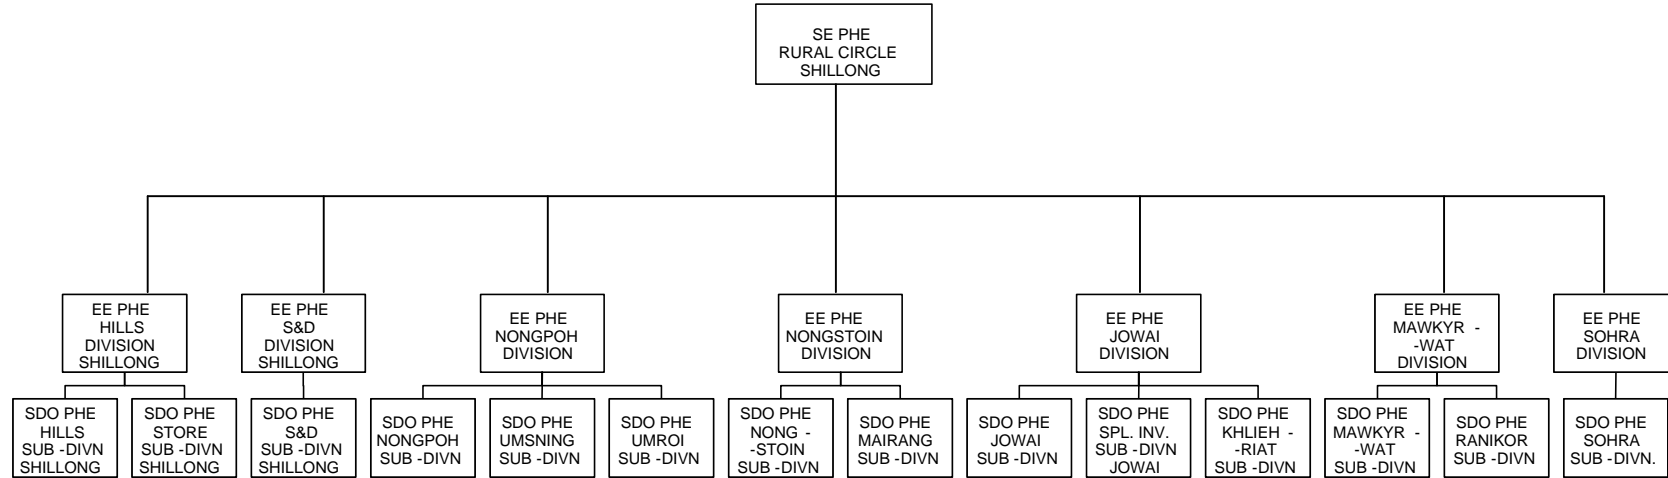

ORGANIZATION CHART for PHE Department, MEGHALAYA

SUB-DIVISIONS UNDER SHILLONG GREATER WATER SUPPLY CIRCLE

SDOs POSTS DIVISION - WISE UNDER RURAL CIRCLE, SHILLONG

SDOs POSTS DIVISION - WISE UNDER TURA CIRCLE, TURA

SDOs POSTS DIVISION -WISE UNDER ELECTRICAL CIRCLE, SHILLONG